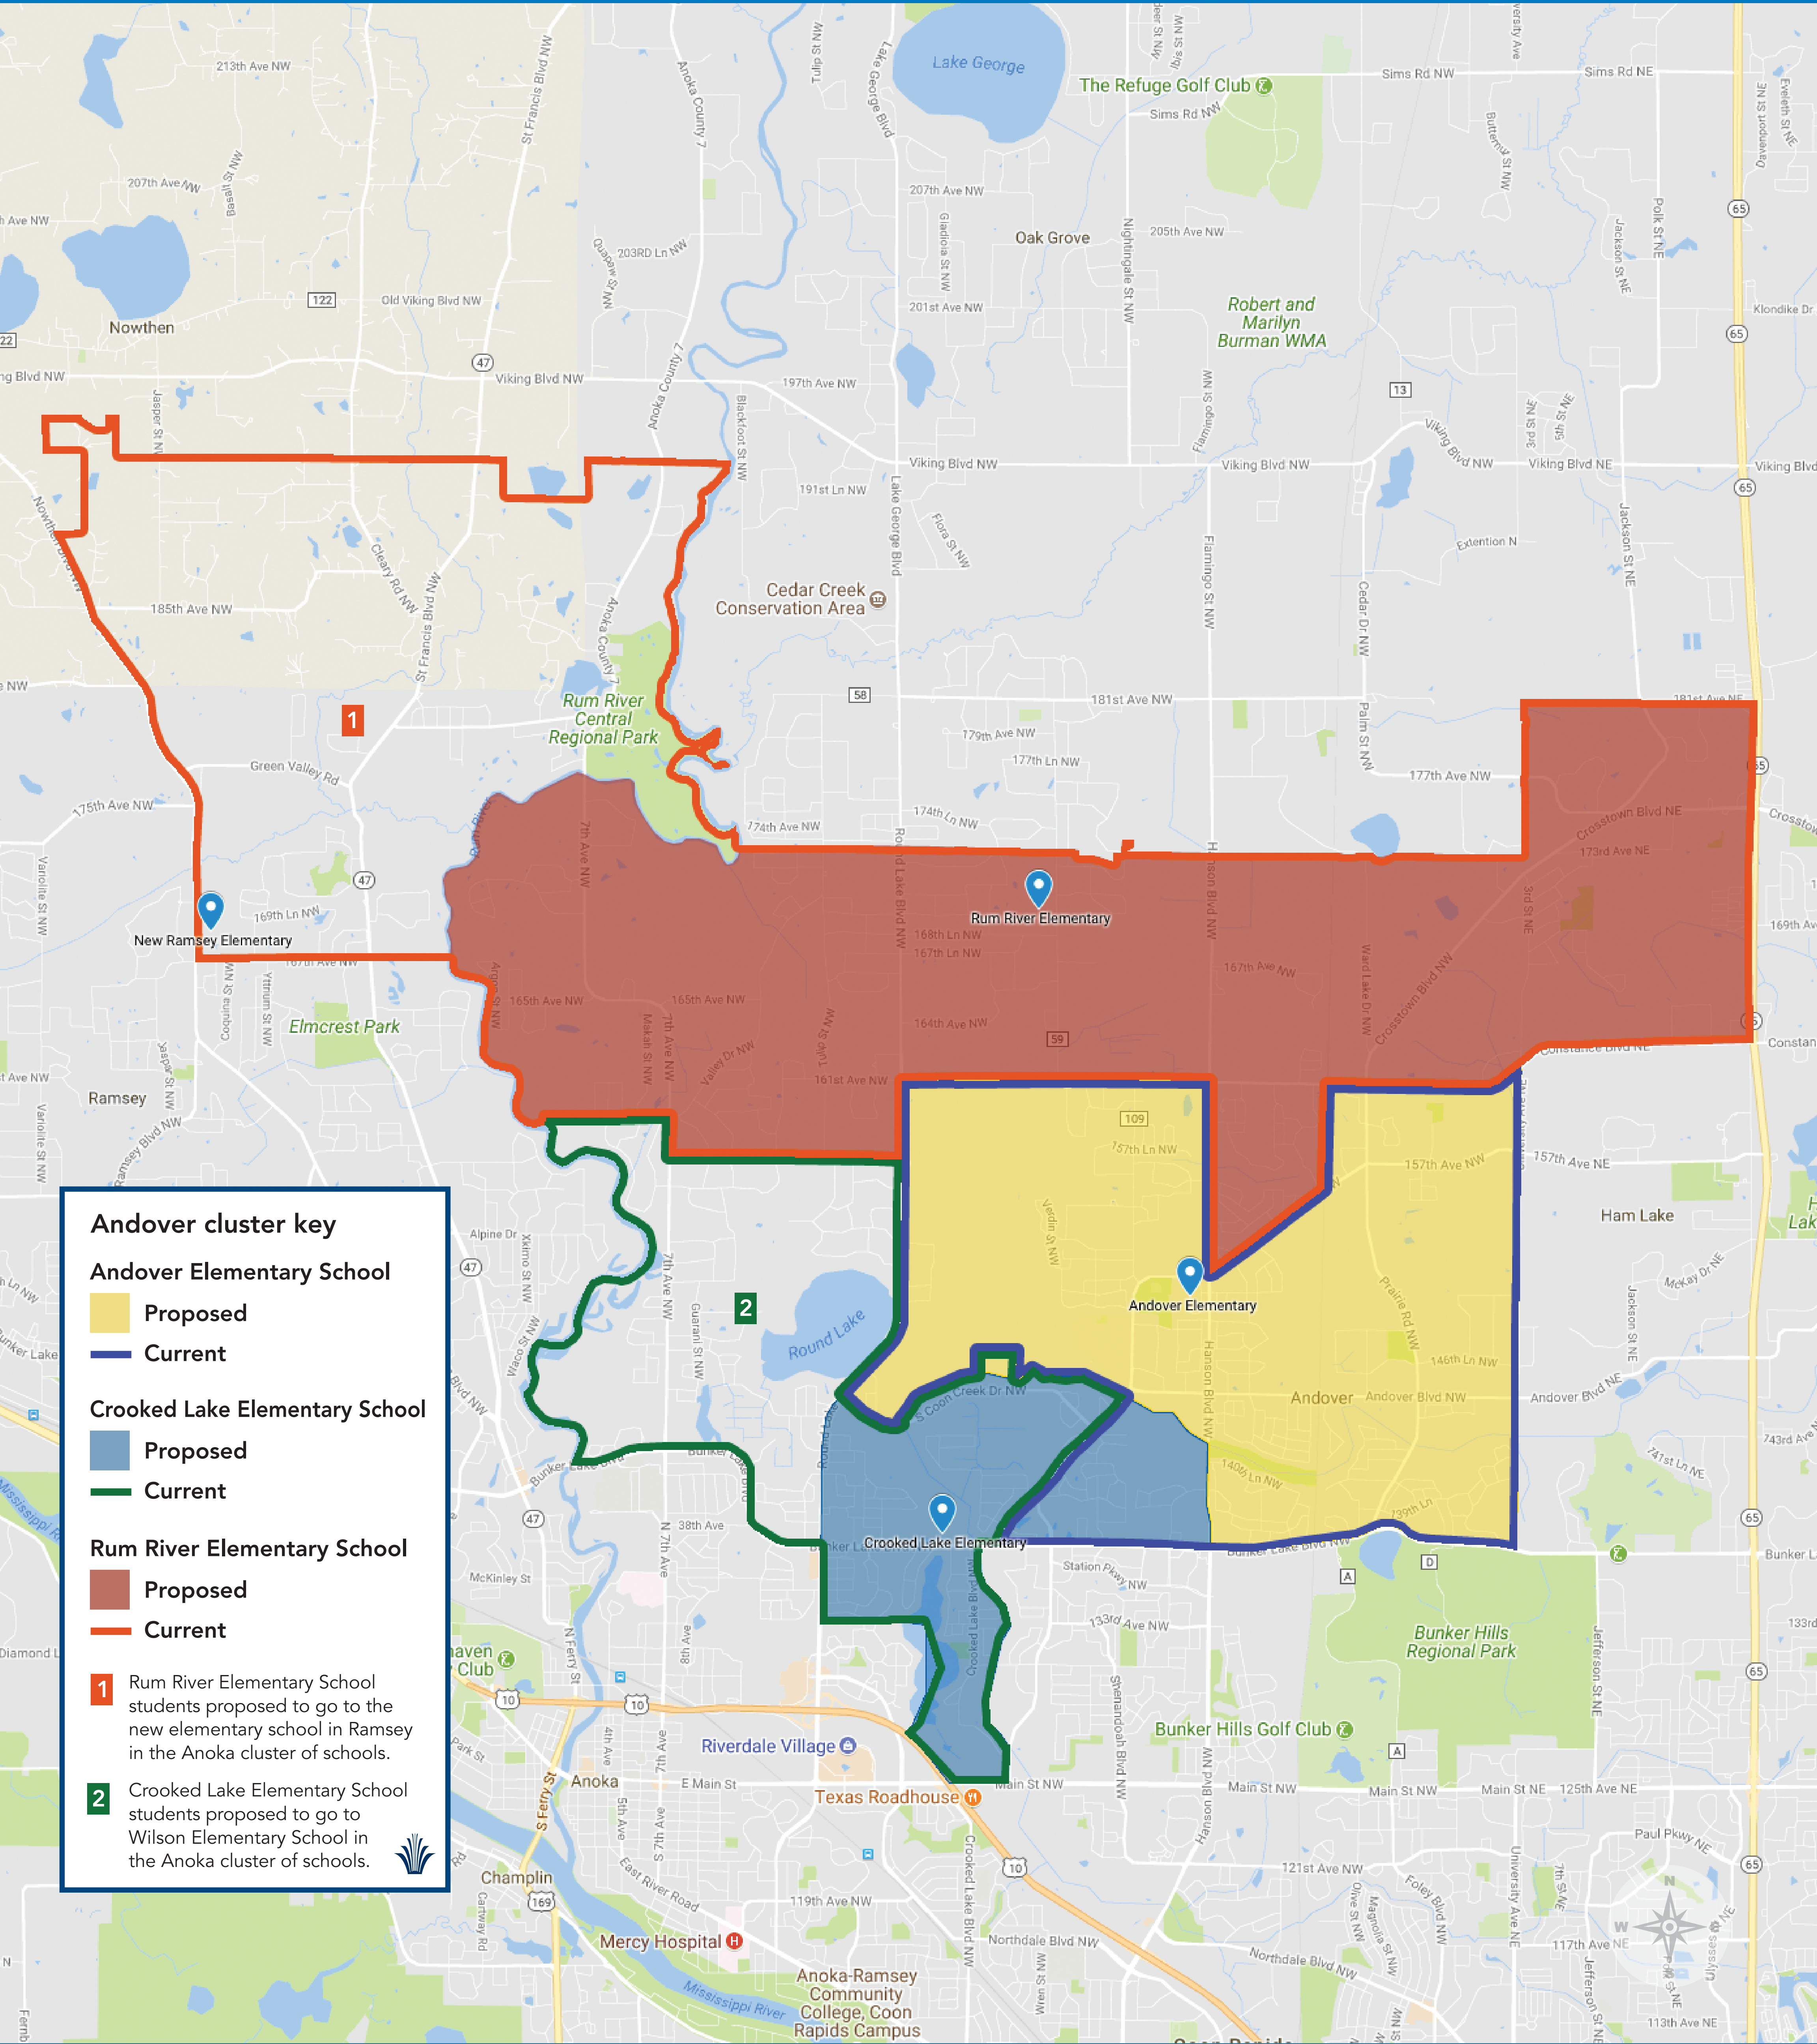

ANDOVER CLUSTER

Elementary attendance boundary proposal
 Middle and high school attendance boundaries
 are not proposed to change

Version two: March 26, 2018

Andover cluster key

Andover Elementary School

- Proposed
- Current

Crooked Lake Elementary School

- Proposed
- Current

Rum River Elementary School

- Proposed
- Current

1 Rum River Elementary School students proposed to go to the new elementary school in Ramsey in the Anoka cluster of schools.

2 Crooked Lake Elementary School students proposed to go to Wilson Elementary School in the Anoka cluster of schools.